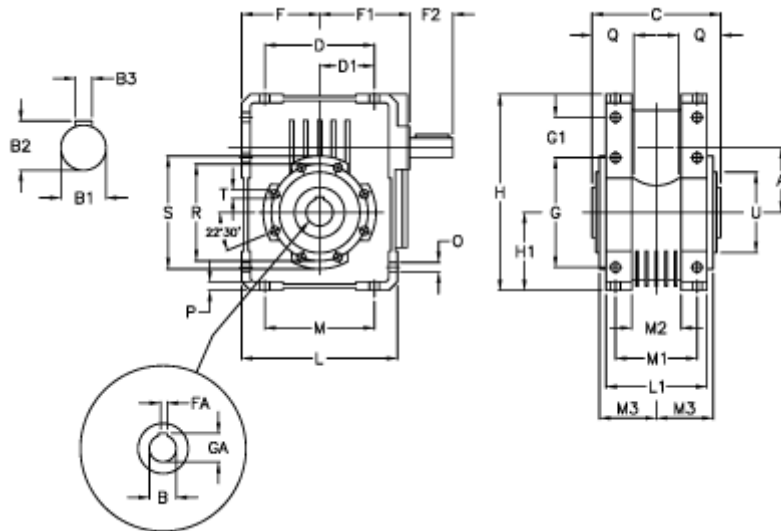

Article number: 3922110007700

Description: Worm gear with solid input shaft
W 110U-7-HS unassembled

Measures

A = 110.10	Description = W 110U-xx-HS	H = 308.0	O = 14.0
B = 42	F = 125.0	H1 = 125.0	P = 14
B1 = 25	F1 = 157.0	L = 250	Q = 45
B2 = 28.0	F2 = 60	L1 = 143	R = 165
B3 = 8	FA = 12	M = 184	S = 200
C = 155	G = 184	M1 = 115	T = M12x19
D = 174.0	G1 = 58.0	M2 = 69	U = 130
D1 = 82.0	GA = 45.3	M3 = 73.0	